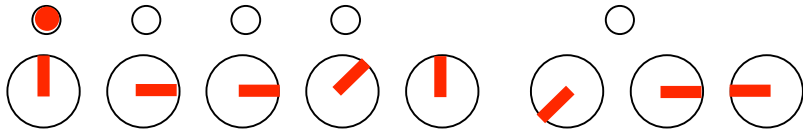

Paxton's Guitar Rig Settings

Line 6 Spider II 15

Boss Distortion DS-1

Danelectro Fab Metal